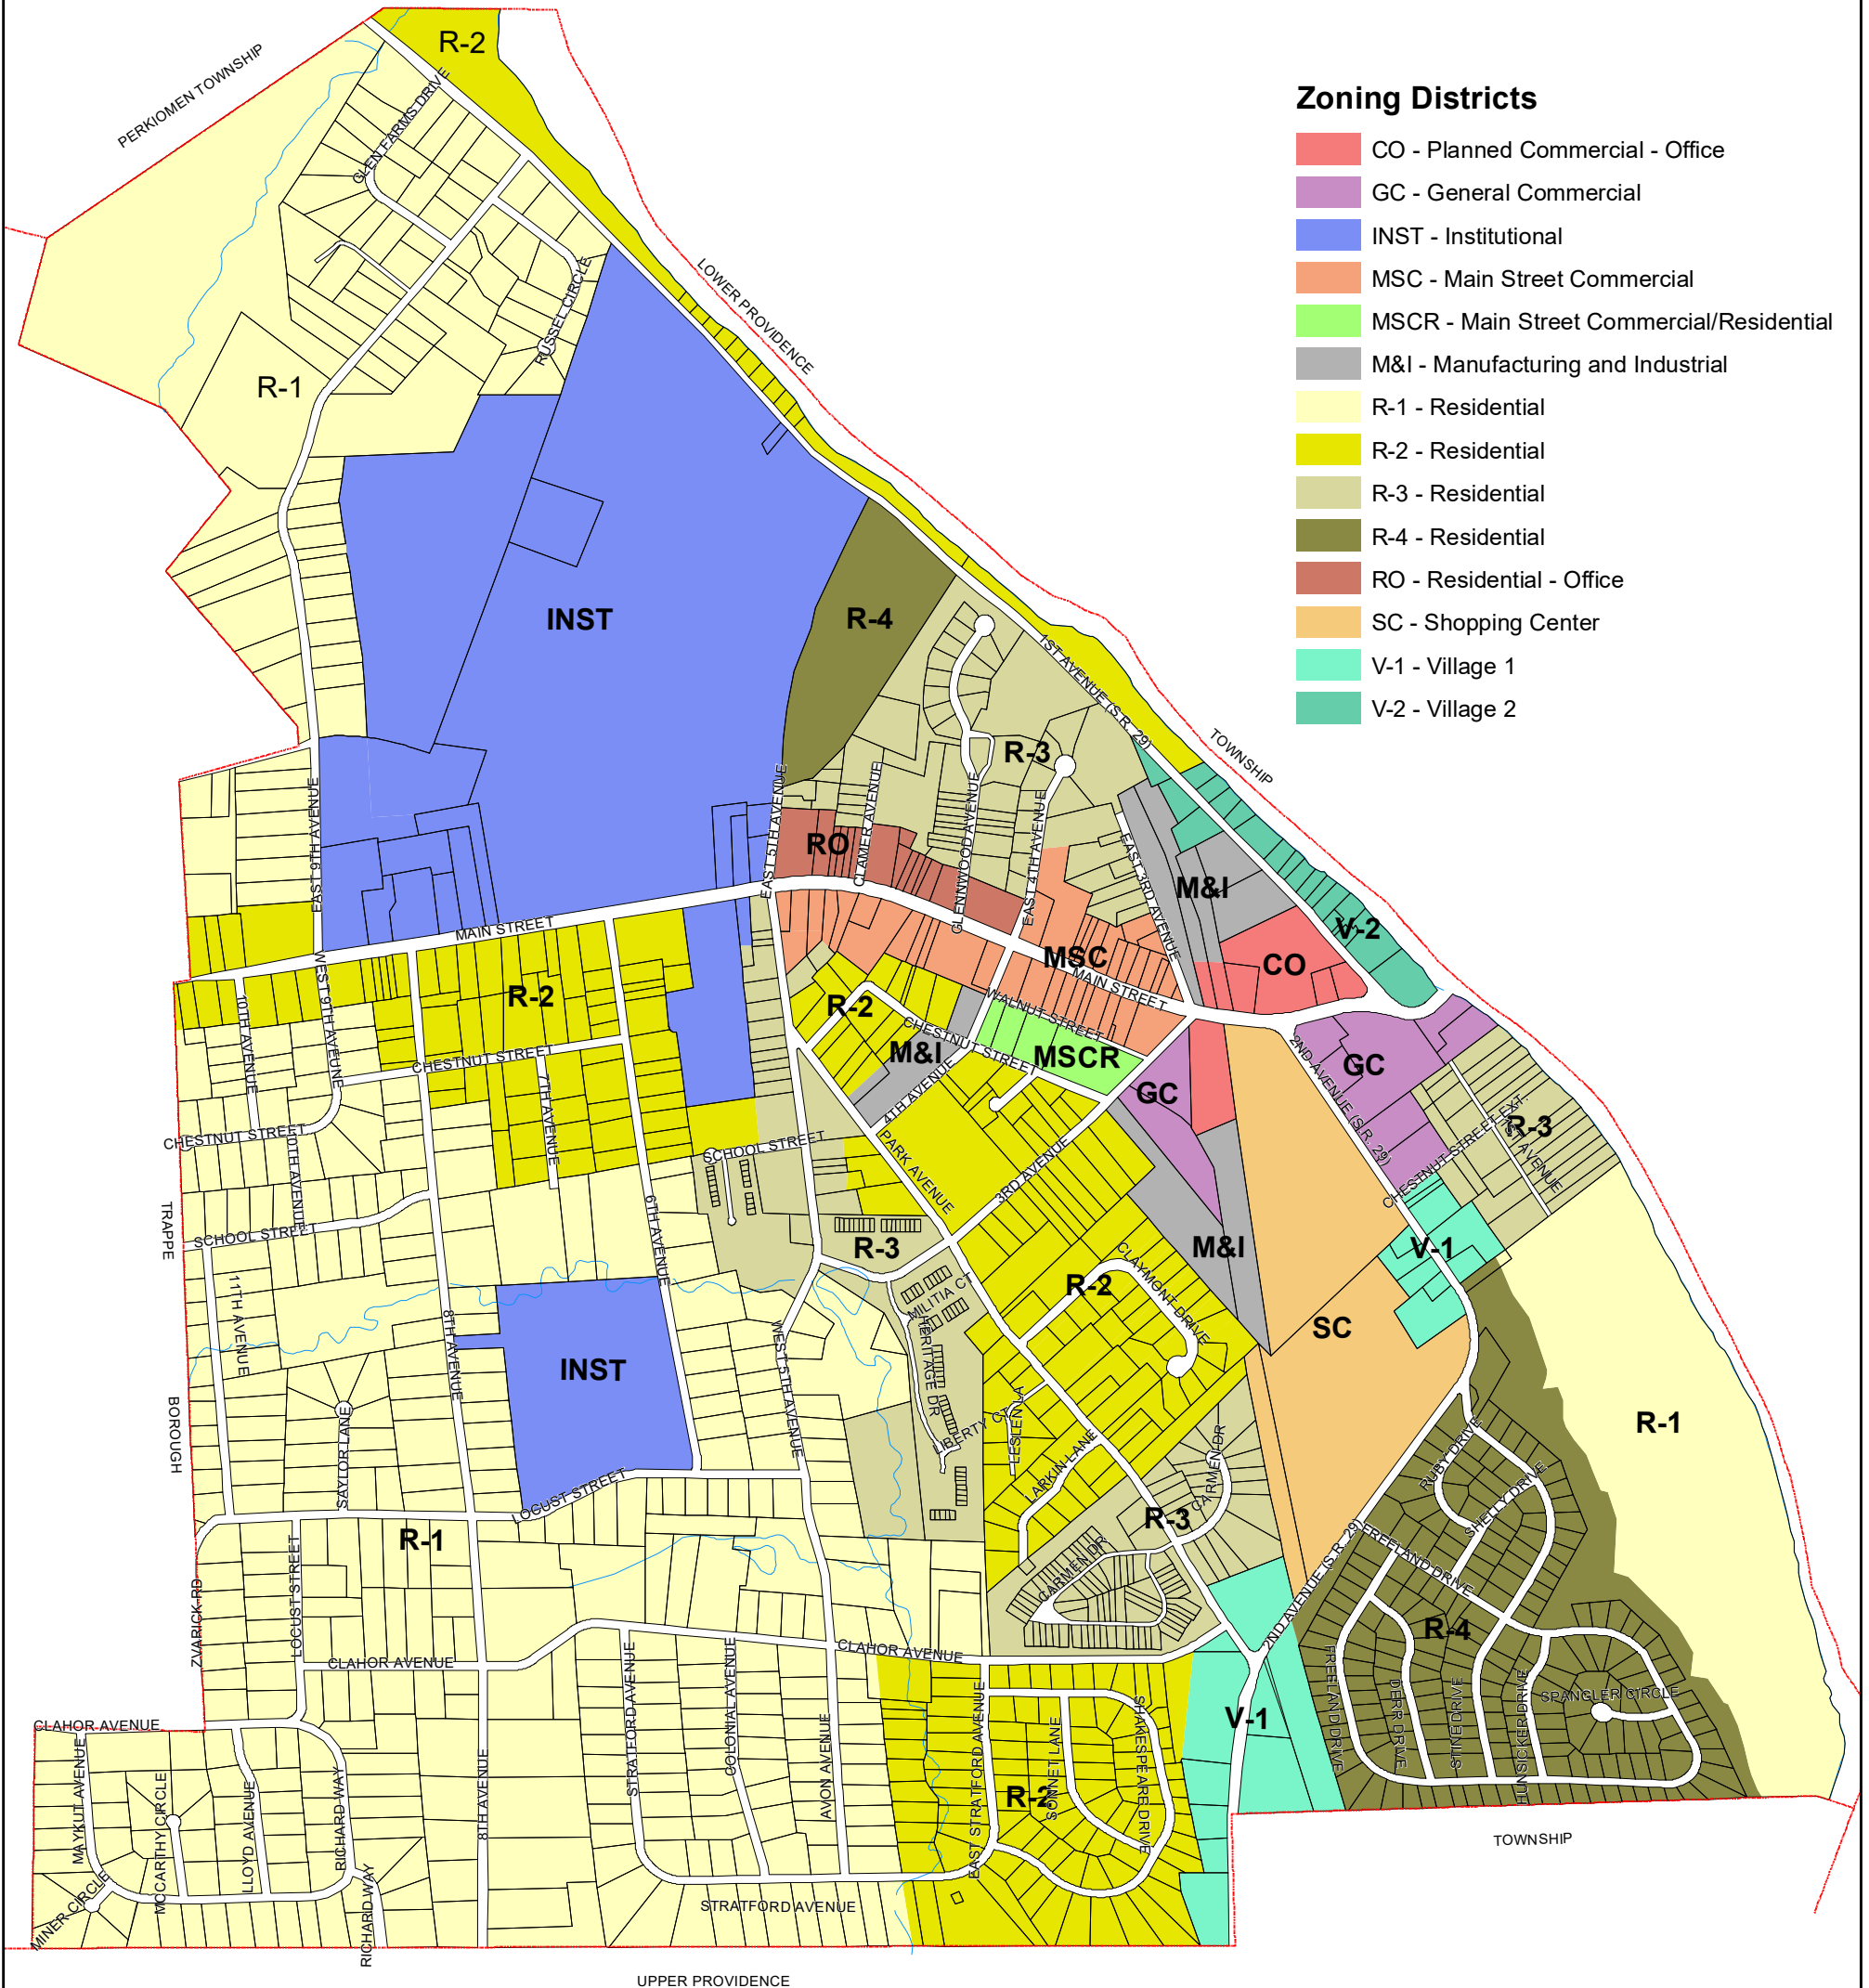

COLLEGEVILLE BOROUGH MONTGOMERY COUNTY, PENNSYLVANIA ZONING MAP

ZONING MAP

COLLEGEVILLE BOROUGH, MONTGOMERY COUNTY, PA

GILMORE & ASSOCIATES, INC.
ENGINEERING & CONSULTING SERVICES

184 WEST MAIN ST, SUITE 100, TRAPPE, PA 19426 - (610) 489-4949 - www.gilmore-assoc.com

Adopted October 6, 2004
Revised February 26, 2014
Revised October 1, 2021

JOB NO: 21-01063T

DATE: October 1, 2021

SCALE: 1" : 800'